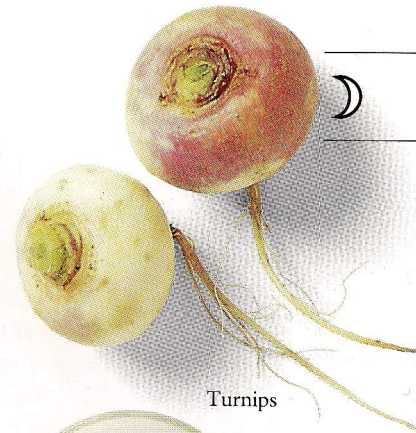

# The Traditional Associations of Cancer

**DATES**  
22 June – 22 July

**THE ORIGIN**  
Cancer the Crab probably originated in Babylon; but twin turtles were associated with this sign in Egypt, where Thoth, among other things the god of astronomy, ruled the constellation

Red cabbage

White cabbage

Turnips

Milk

**FOODSTUFFS**  
Milk, fish, fruits and vegetables with a high water content, cabbage, turnip

**RULING PLANET**  
The Moon

Crab

**ANIMALS**  
Creatures with a shell covering

Maple leaf

**TREES**  
All trees, particularly those that are rich in sap

**Scotland**

**POSITIVITY/GENDER**  
Negative, feminine

**TRIPPLICITY OR ELEMENT**  
Water

**QUADRUPPLICITY OR QUALITY**  
Cardinal